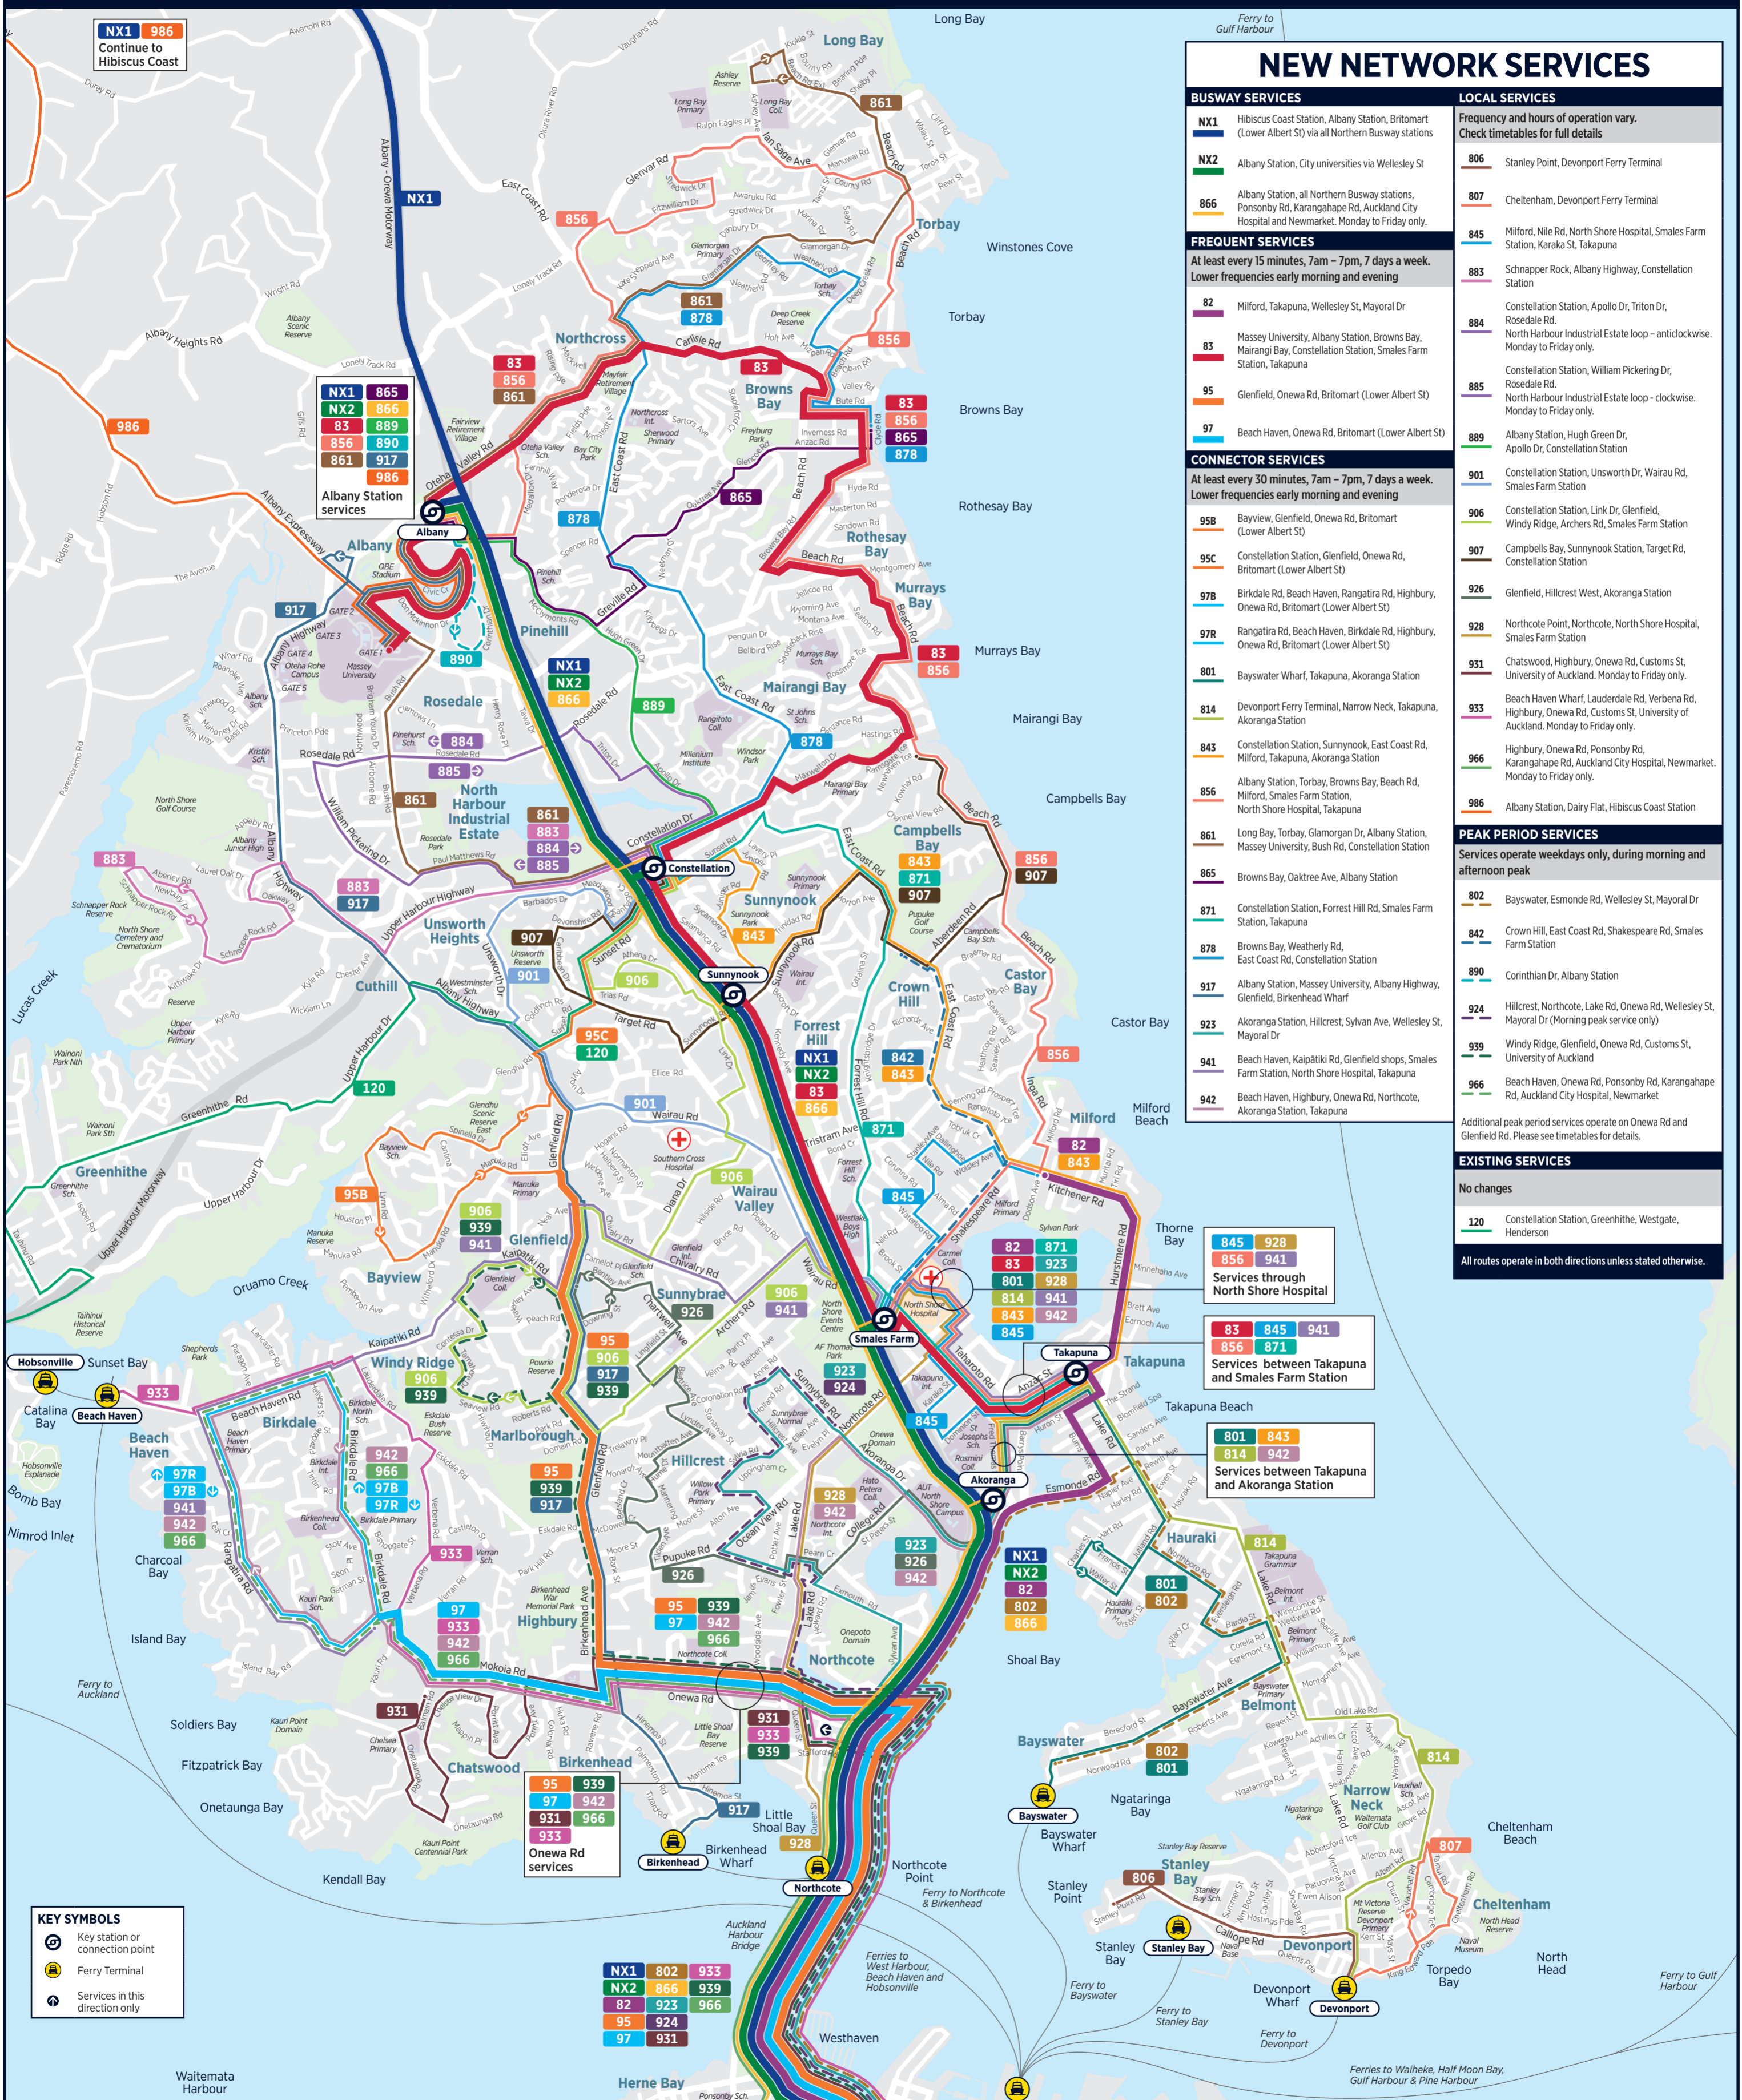

New North Shore Bus Network

NEW NETWORK SERVICES

BUSWAY SERVICES		LOCAL SERVICES	
NX1	Hibiscus Coast Station, Albany Station, Britomart (Lower Albert St) via all Northern Busway stations	806	Stanley Point, Devonport Ferry Terminal
NX2	Albany Station, City universities via Wellesley St	807	Cheltenham, Devonport Ferry Terminal
866	Albany Station, all Northern Busway stations, Ponsby Rd, Karangahape Rd, Auckland City Hospital and Newmarket. Monday to Friday only.	845	Milford, Nile Rd, North Shore Hospital, Smales Farm Station, Karaka St, Takapuna
FREQUENT SERVICES		883	
At least every 15 minutes, 7am – 7pm, 7 days a week. Lower frequencies early morning and evening		Schnapper Rock, Albany Highway, Constellation Station	
82	Milford, Takapuna, Wellesley St, Mayoral Dr	884	
83	Massey University, Albany Station, Browns Bay, Mairangi Bay, Constellation Station, Smales Farm Station, Takapuna	Constellation Station, Apollo Dr, Triton Dr, Rosedale Rd, North Harbour Industrial Estate loop – anticlockwise. Monday to Friday only.	
95	Glenfield, Onewa Rd, Britomart (Lower Albert St)	885	
97	Beach Haven, Onewa Rd, Britomart (Lower Albert St)	Constellation Station, William Pickering Dr, Rosedale Rd, North Harbour Industrial Estate loop – clockwise. Monday to Friday only.	
CONNECTOR SERVICES		889	
At least every 30 minutes, 7am – 7pm, 7 days a week. Lower frequencies early morning and evening		Albany Station, Hugh Green Dr, Apollo Dr, Constellation Station	
95B	Bayview, Glenfield, Onewa Rd, Britomart (Lower Albert St)	901	
95C	Constellation Station, Glenfield, Onewa Rd, Britomart (Lower Albert St)	Constellation Station, Unsworth Dr, Wairau Rd, Smales Farm Station	
97B	Birkdale Rd, Beach Haven, Rangitira Rd, Highbury, Onewa Rd, Britomart (Lower Albert St)	906	
97R	Rangitira Rd, Beach Haven, Birkdale Rd, Highbury, Onewa Rd, Britomart (Lower Albert St)	Constellation Station, Link Dr, Glenfield, Windy Ridge, Archers Rd, Smales Farm Station	
801	Bayswater Wharf, Takapuna, Akoranga Station	907	
843	Constellation Station, Sunnyside, East Coast Rd, Milford, Takapuna, Akoranga Station	Campbells Bay, Sunnyside Station, Target Rd, Constellation Station	
856	Albany Station, Torbay, Browns Bay, Beach Rd, Milford, Smales Farm Station, North Shore Hospital, Takapuna	926	
861	Long Bay, Torbay, Glamorgan Dr, Albany Station, Massey University, Bush Rd, Constellation Station	Glenfield, Hillcrest West, Akoranga Station	
865	Browns Bay, Oaktree Ave, Albany Station	928	
871	Constellation Station, Forrest Hill Rd, Smales Farm Station, Takapuna	Northcote Point, Northcote, North Shore Hospital, Smales Farm Station	
878	Browns Bay, Weatherly Rd, East Coast Rd, Constellation Station	931	
917	Albany Station, Massey University, Albany Highway, Glenfield, Birkenhead Wharf	Chatswood, Highbury, Onewa Rd, Customs St, University of Auckland. Monday to Friday only.	
923	Akoranga Station, Hillcrest, Sylvan Ave, Wellesley St, Mayoral Dr	933	
941	Beach Haven, Kaipatiki Rd, Glenfield shops, Smales Farm Station, North Shore Hospital, Takapuna	Beach Haven Wharf, Lauderdale Rd, Verbena Rd, Highbury, Onewa Rd, Customs St, University of Auckland. Monday to Friday only.	
942	Beach Haven, Highbury, Onewa Rd, Northcote, Akoranga Station, Takapuna	966	
		Highbury, Onewa Rd, Ponsby Rd, Karangahape Rd, Auckland City Hospital, Newmarket. Monday to Friday only.	
		986	
		Albany Station, Dairy Flat, Hibiscus Coast Station	
PEAK PERIOD SERVICES		802	
Services operate weekdays only, during morning and afternoon peak		Bayswater, Esmonde Rd, Wellesley St, Mayoral Dr	
		842	
		Crown Hill, East Coast Rd, Shakespeare Rd, Smales Farm Station	
		890	
		Corinthian Dr, Albany Station	
		924	
		Hillcrest, Northcote, Lake Rd, Onewa Rd, Wellesley St, Mayoral Dr (Morning peak service only)	
		939	
		Windy Ridge, Glenfield, Onewa Rd, Customs St, University of Auckland	
		966	
		Beach Haven, Onewa Rd, Ponsby Rd, Karangahape Rd, Auckland City Hospital, Newmarket	
EXISTING SERVICES		845	
No changes		928	
		Services through North Shore Hospital	
		856	
		941	
		Services between Takapuna and Smales Farm Station	
		83	
		845	
		941	
		856	
		871	
		Services between Takapuna and Akoranga Station	
		801	
		843	
		814	
		942	