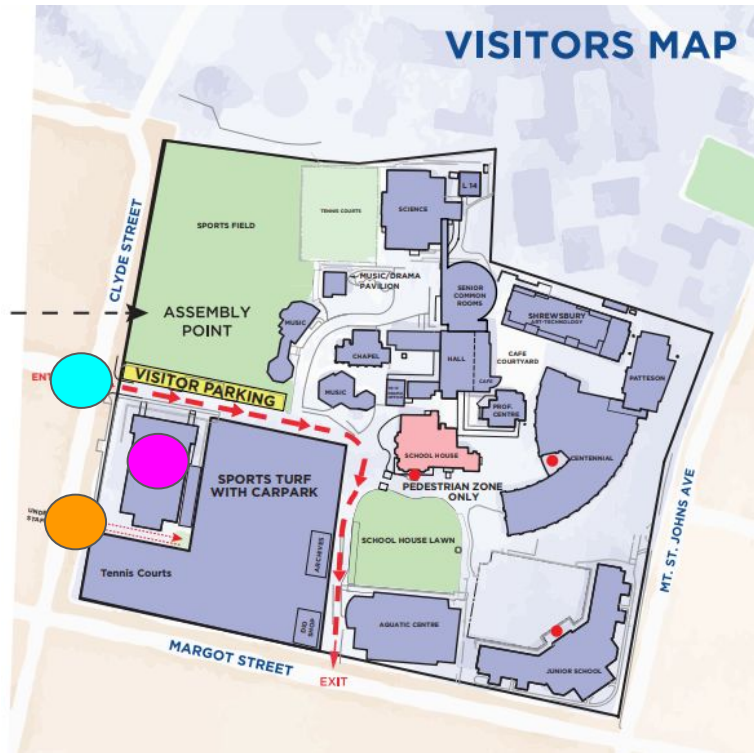

YBNZ CENTRAL AUCKLAND

GIRL'S CHAMPIONSHIP

YEAR 7 & 8

SCHOOL MAP & PARKING

 Dawn Jones Sports Centre
(Diocesan School)

 Main Entrance

 Covered Visitor Parking Entry/Exit
(5:00 pm - 7:00 pm)

*Upon parking in the above location,
you can walk back towards the
entrance, up to your right you will
see stairs that take you to the main
doors to the Dawn Jones Sports
Centre