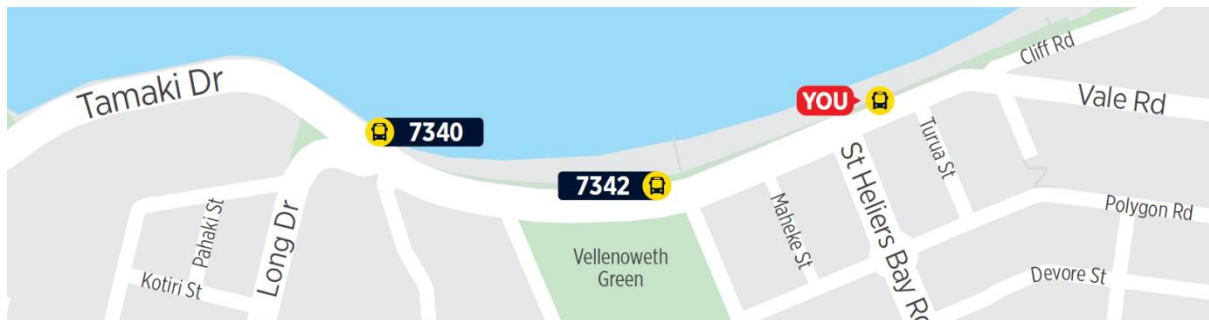

413 BUS

From the first day of **Term 4 2022 (17th October)**, both the morning **413** school buses from St Heliers to Baradene College will use **stop ID 7340** on **Tamaki Drive (opposite Long Drive)** and **stop ID 7342** on **Tamaki Drive (opposite Vellenoweth Green)**. 413 school buses will no longer use stop ID 7344 at Stop B St Heliers.

There will be no change to the departure times or the route. Buses will depart at approximately **7.25am and 7.29am**.

Map

Route Description :

Tamaki Drive / Long Drive (7340), Tamaki Dr, Vale Rd, Bay Rd, Riddell Rd, Rochdale Ave, Chesterfield Ave, Maskell St, St Heliers Bay Rd, Kohimarama Rd, Kepa Rd, Orakei Rd, Shore Rd, Victoria Ave, Baradene College (7783)