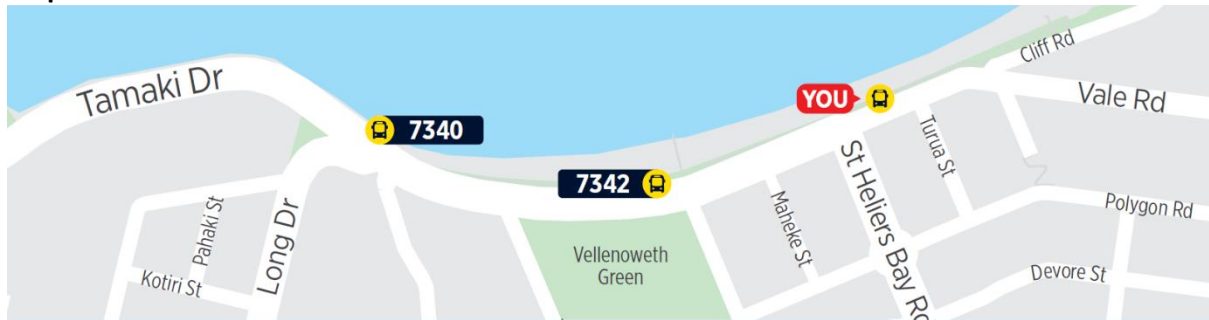

522 BUS

From the first day of **Term 4 2022 (17th October)**, both the morning **522** school buses from St Heliers to Baradene College will use **stop ID 7340 on Tamaki Drive (opposite Long Drive)** and **stop ID 7342 on Tamaki Drive (opposite Vellenoweth Green)**. 522 school buses will no longer use stop ID 7344 at Stop B St Heliers.

The new departure time for the 1st bus will now be **7.13am**. The second bus will still depart at 7.16am as it does currently.

Maps:

Route Description :

Tamaki Drive / Long Drive (7340), Tamaki Dr, Turua St, Polygon Rd, St Heliers Bay Rd, Kohimarama Rd, Kepa Rd, Coates Ave, Ngaiwi St, Ngapipi Rd, Orakei Rd, Shore Rd, Victoria Ave, Remuera Rd, St Marks Rd, Manukau Rd, Clyde St, Margot St, Mt St John Ave, Manukau Rd, Campbell Cres, Market Rd, **St Cuthbert's College (1753)**