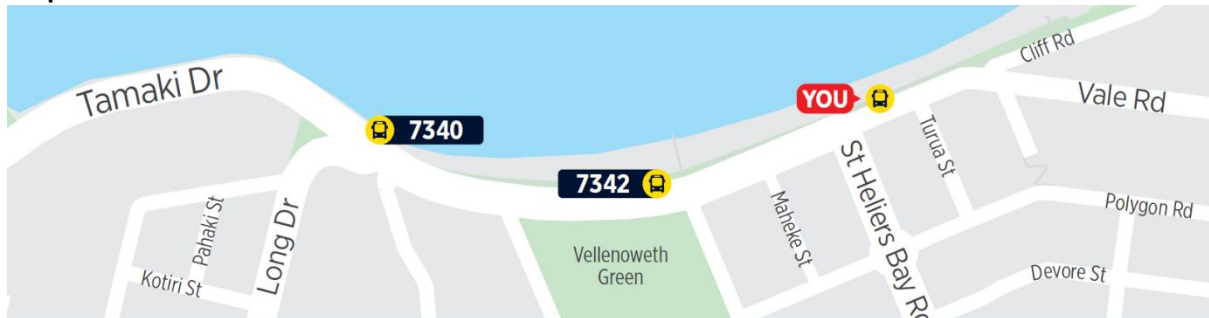

523 BUS

From the first day of **Term 4 2022 (17th October)**, the morning **523** school bus from St Heliers to Baradene College will use **stop ID 7340** on **Tamaki Drive (opposite Long Drive)** and **stop ID 7342** on **Tamaki Drive (opposite Vellenoweth Green)**. The 523 school bus will no longer use stop ID 7344 at Stop B St Heliers.

There is no change to the route or departure time. The bus will depart at approximately 7.05am.

Maps :

Route Description :

Tamaki Drive / Long Drive (7340), Tamaki Dr, Vale Rd, Bay Rd, Riddell Rd, Rochdale Ave, Chesterfield Ave, Maskell St, St Heliers Bay Rd, Kohimarama Rd, Kepa Rd, Orakei Rd, Remuera Rd, Market Rd, Campbell Cr, Manukau Rd, Clyde St, Margot St, Mt St John Ave, Manukau Rd, Alpers Ave, Gillies Ave, Owens Rd, **Epsom Girls Grammar School (1495)**