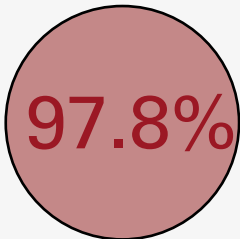

Scholarships

(A scholarship is awarded to the top 3% of students who sit the subject.)

Five of which were Outstanding Scholarships

(Awarded to the top 0.3% who sit the subject.)

University Entrance

97.8% of our students gained University entrance in 2023.

NCEA

99.1% of our students passed NCEA in Years 11, 12 and 13.

Endorsements

87% of students on average received Merit or Excellence Endorsement in Years 11, 12 and 13.

Academic Excellence

Consistently rated as one of the top schools in Auckland, Baradene is an academic College where achievement is at the highest level and academic excellence is encouraged, celebrated and respected by all. Our innovative curriculum provides students with a wide range of choice in traditional and modern subjects.