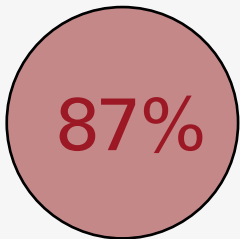

Scholarships

(A scholarship is awarded to the top 3% of students who sit the subject.)

Five of which were Outstanding Scholarships

(Awarded to the top 0.3% who sit the subject.)

University Entrance

97.8% of our students gained University entrance in 2023.

NCEA

99.1% of our students passed NCEA in Years 11, 12 and 13.

Endorsements

87% of students on average received Merit or Excellence Endorsement in Years 11, 12 and 13.

Academic Excellence

Consistently rated as one of the top schools in Auckland, Baradene is an academic College where achievement is at the highest level and academic excellence is encouraged, celebrated and respected by all. Our innovative curriculum provides students with a wide range of choice in traditional and modern subjects.